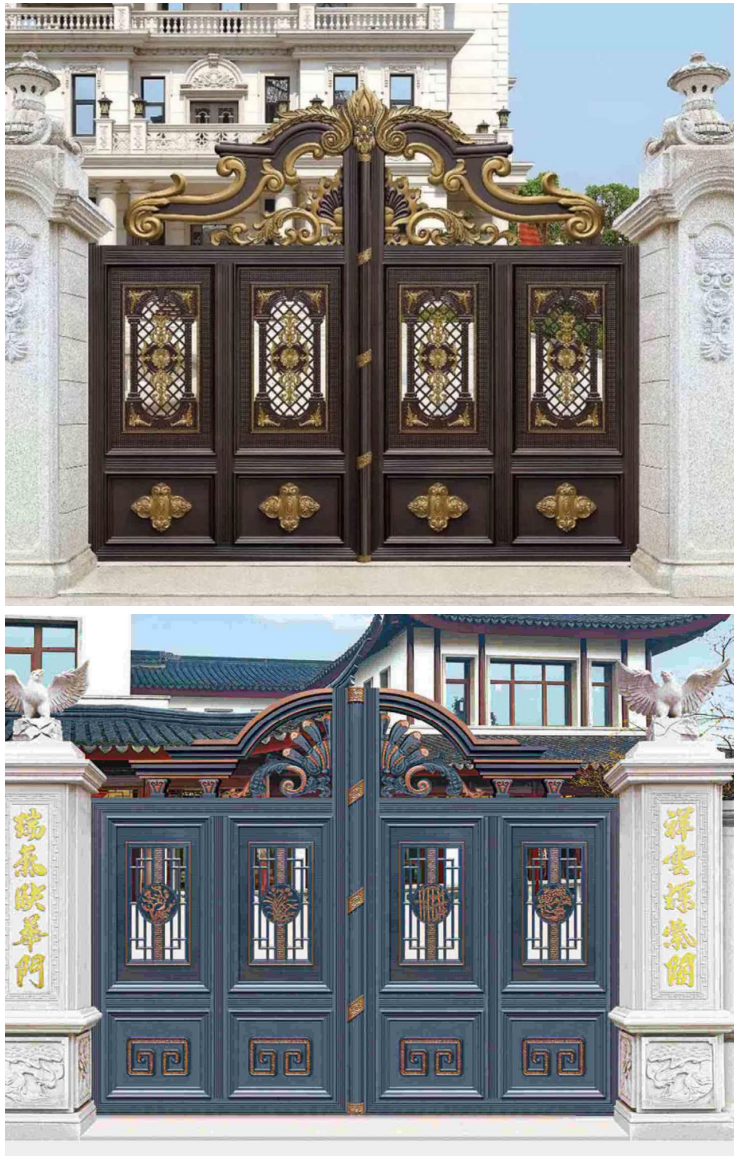

## 02-1 Aluminum & Glass Doors/Partitions

### · Application

Homes, offices, hotel indoor & outdoor

Aluminum alloy frame with Powder Coating

Anodized Wooden Grain, PVDF Coating

Tempered Glass Double / Triple tempered glass Laminated/Low/Reflective /Tinted Glass

## 02-2 Aluminum/Stainless/Bronze Gates