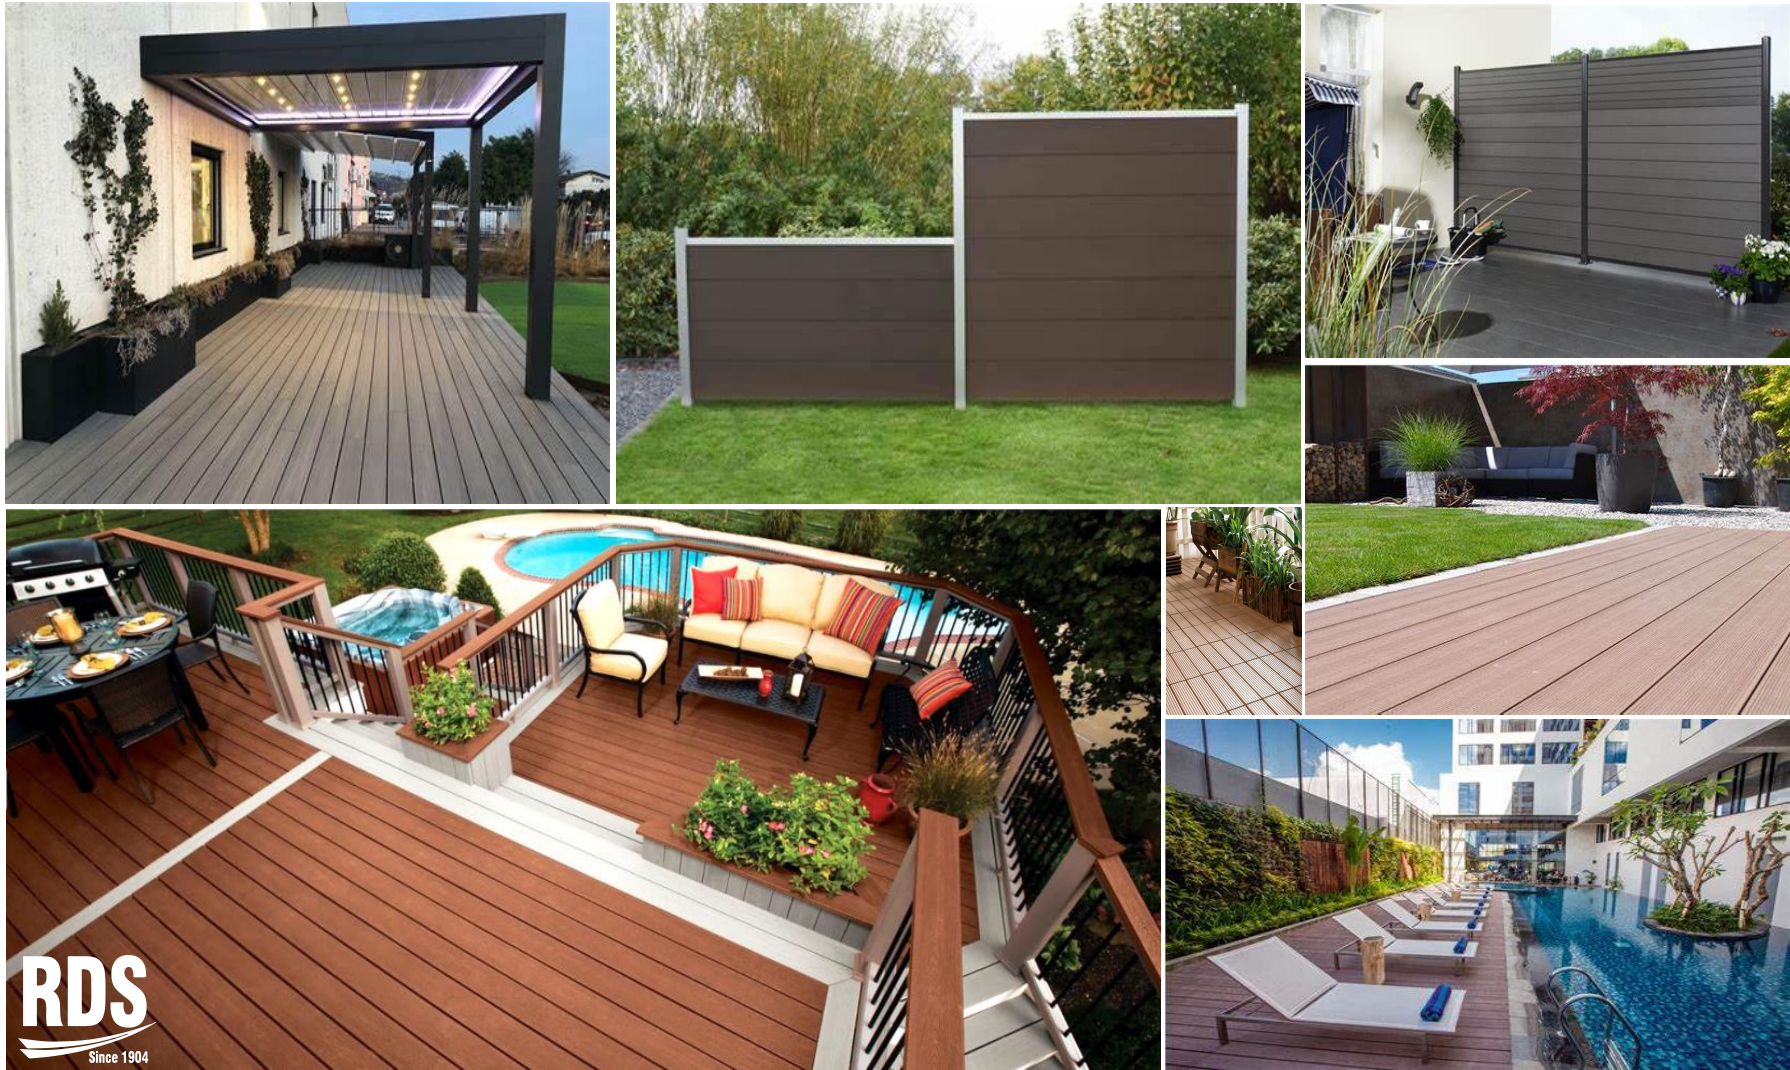

01 WPC Product

· Application

Outdoor deck, Patio area, Corridor, Roof Deck, Restaurant, Park, Garden, Balcony, Wall, etc

Wood Plastic Composite - WPC - Highly refined bio-fiber and polymer resins(HDPE)
Enjoys the best qualities of wood and plastic
Looks like wood but with much higher endurance and performance.
Easy Maintenance/Long Life Span/Concealed Fixings
Water Resistant/Slip Resistant/Mould Resistant/UV&Color Stability