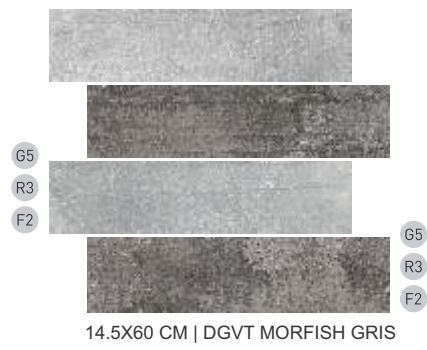

All shown tiles are Matte

PLANKS

G5
R2
F2

14.5x60 CM
ODM Plank Multi

14.5x60 CM

Shown tile is Matte

14.5x60 CM
DGVT Cibola Wood

All shown tiles are Matte