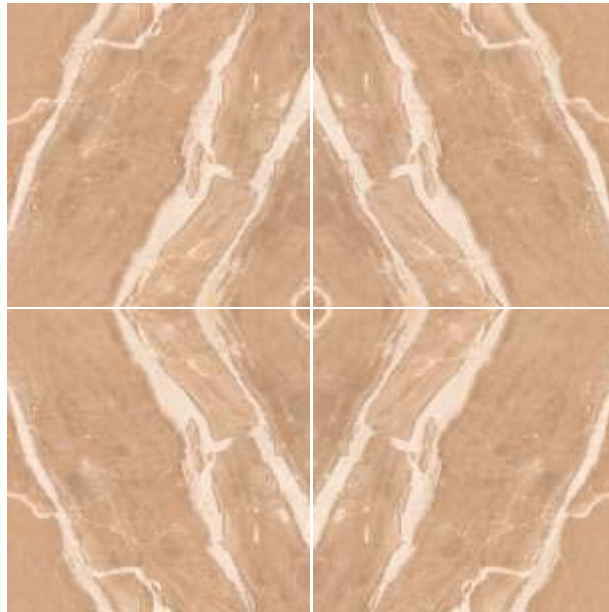

BOOKMATCH MARBLE

Tile Faces
representation

Bookmatch
laying drawing

Tile Faces
representation